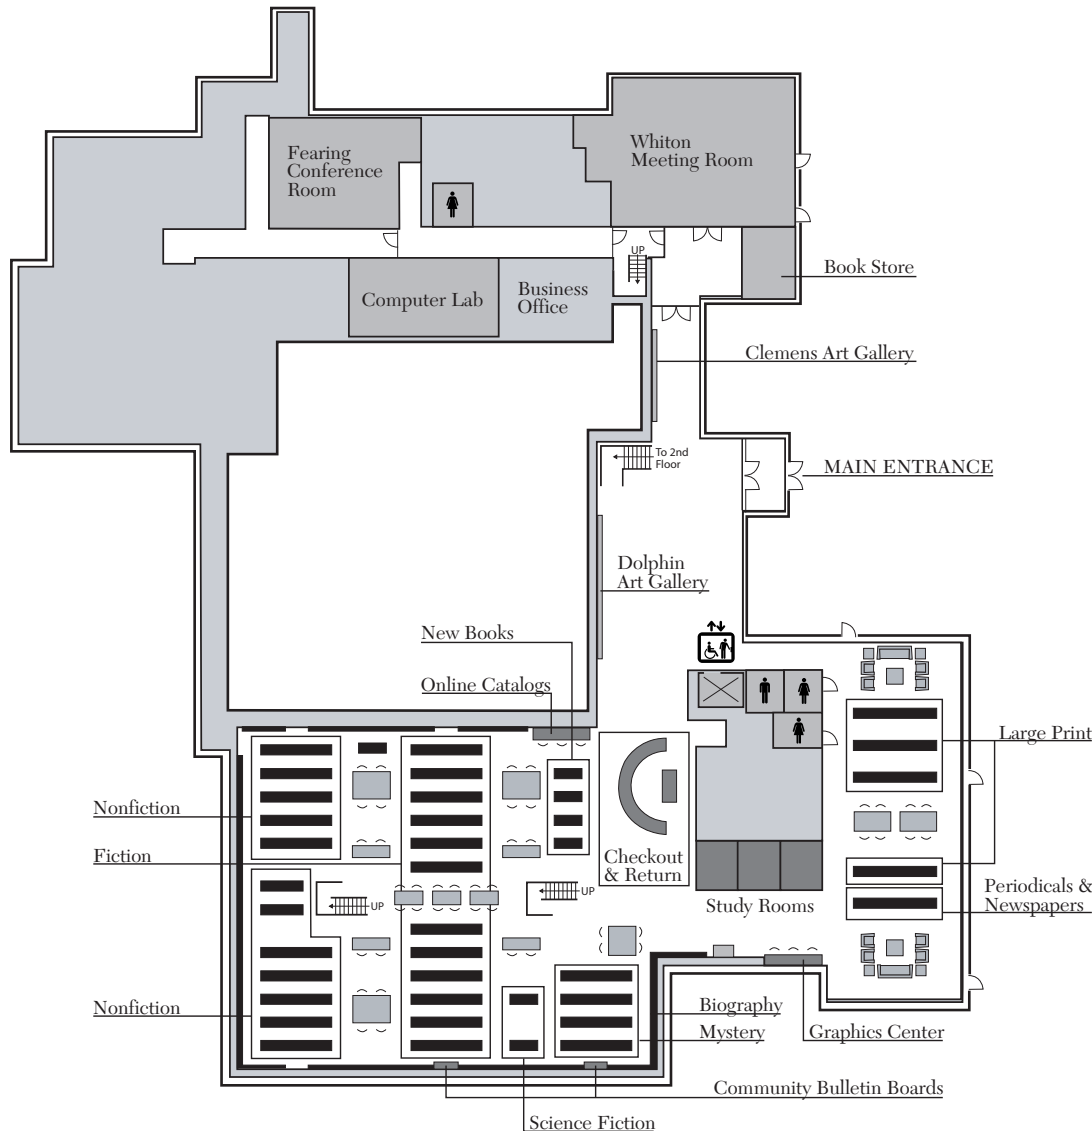

781.741.1405 x 2608  
 781.741.1405 x 2618  
 781.741.1405 x 2600  
 781.741.1405 x 2613  
 www.hinghamlibrary.org

directory lower level

## Lower Level

### Checkout/Return Desk

- Online Catalogs
- Study Rooms
- Graphics Center
- Community Bulletin Boards

### Business Office

- Staff Space